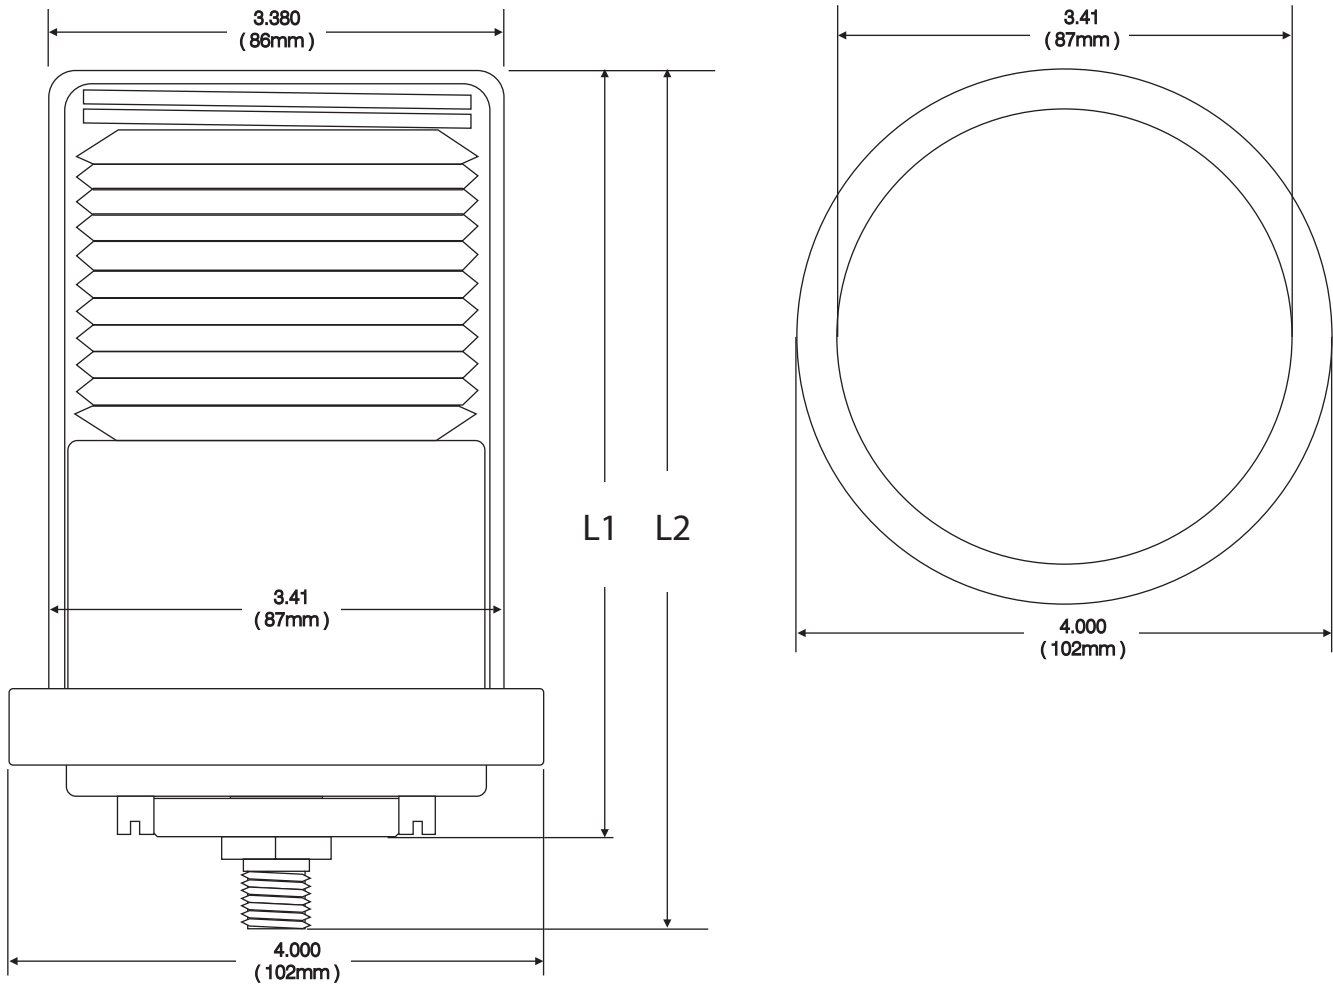

MEMOLUB[®] HPS STANDARD - MEGA - GIGA

Metric	in mm	
Model	L1	L2
Standard Model 120	116	135
Mega Model 240	147	167
Giga Model 480	229	248
English	in inches	
Model	L1	L2
Standard Model 120	4.560	5.300
Mega Model 240	5.800	6.563
Giga Model 480	9.000	9.750